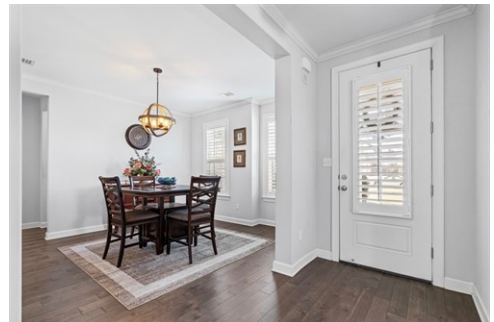

home offers 4 bedrooms, a home office/ study/living room, formal dining room, & a large bonus/ game room, with a flexible layout featuring 2 bedrooms down & 2 bedrooms up, including 2 full baths down & a Jack-and-Jill bath upstairs-perfect for guests or multi-generational living. The open-concept kitchen overlooks the breakfast area & great room & features granite countertops, stainless steel appliances, double ovens, built-in microwave, 5-burner gas cooktop, large center island, walk-in pantry & stainless steel appliances. The great room & main living areas showcase beautiful hardwood floors & gas log fireplace. The spacious bonus room & 2 bedrooms with Jack & Jill bath The private primary suite is located at the back of the home & offers a recessed tray ceiling and spa-like primary bath with his-and-her granite vanities, jetted tub, & an oversized king walk-in shower with dual shower heads . 3 car garage. Screened =in covered back porch with ceiling fan.